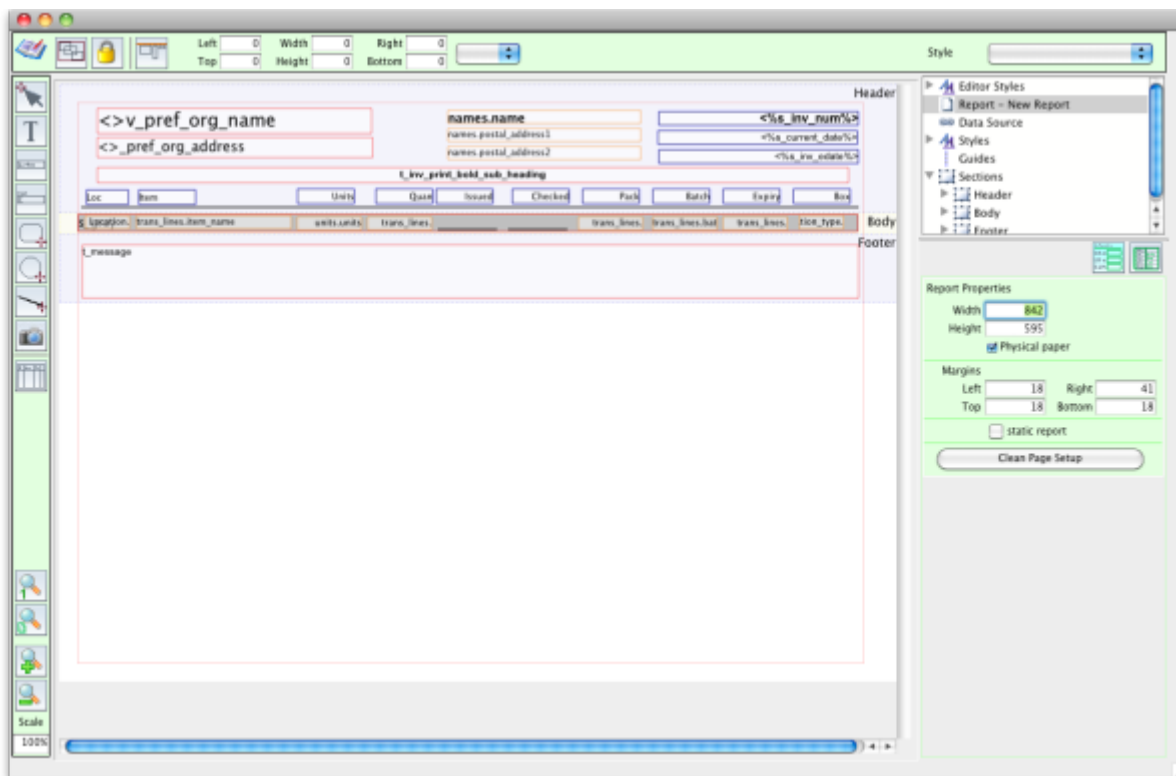

# The PagePro Report Editor

\*

- As of version 3.03 mSupply includes the PagePro report editor.
- The graphic below shows the standard mSupply pick list being edited in PagePro.
- It gives almost unlimited customisation possibilities for forms and reports.