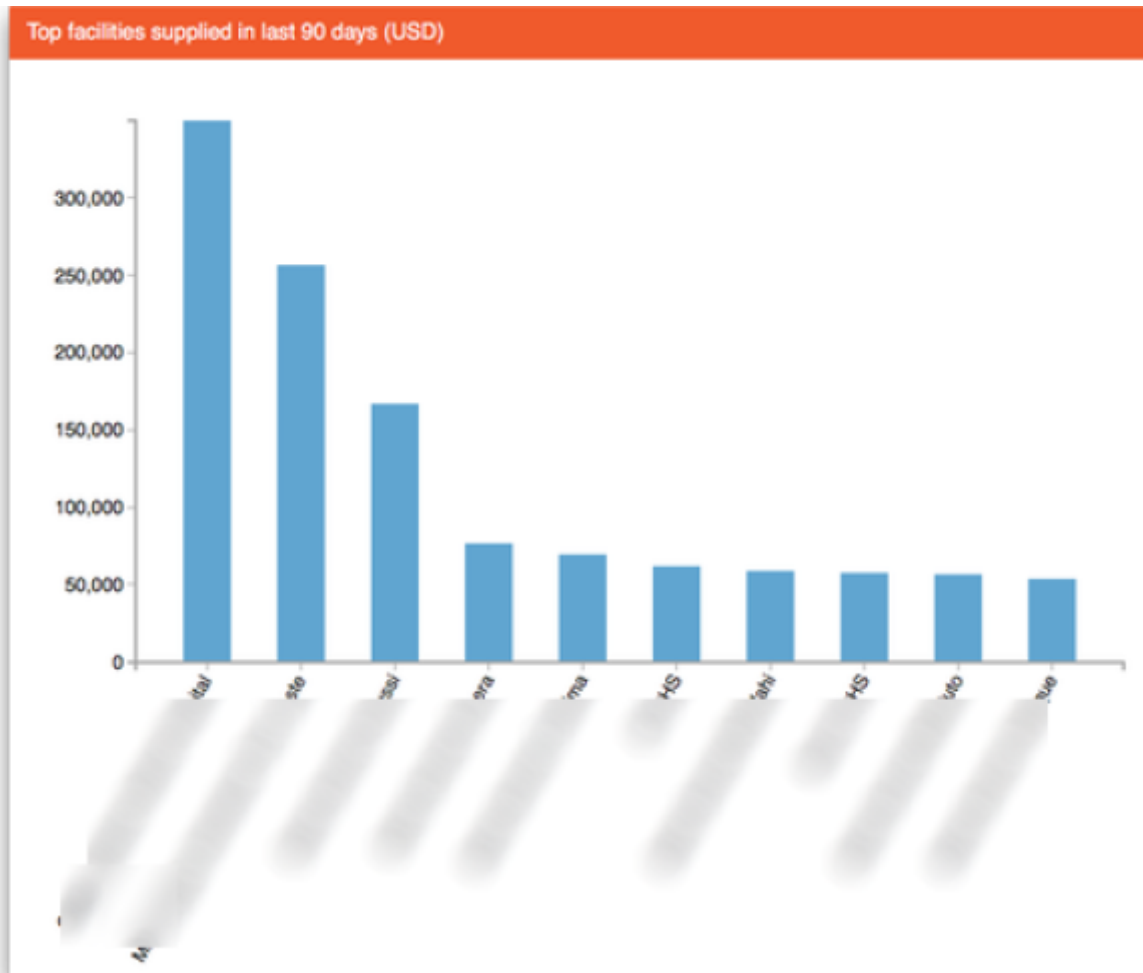

Total stock value at 00:00 (€)

8,773,335 USD

Previous: [16.04. mSupply Customer Web Interface - guide for customers](#) | | Next: [16.06. Dashboard set up (v4.0 and later)](#)

From: <https://docs.msupply.org.nz/> - mSupply documentation wiki

Permanent link: <https://docs.msupply.org.nz/web_interface:dashboard_using?rev=1570076097>

Last update: **2019/10/03 04:14**