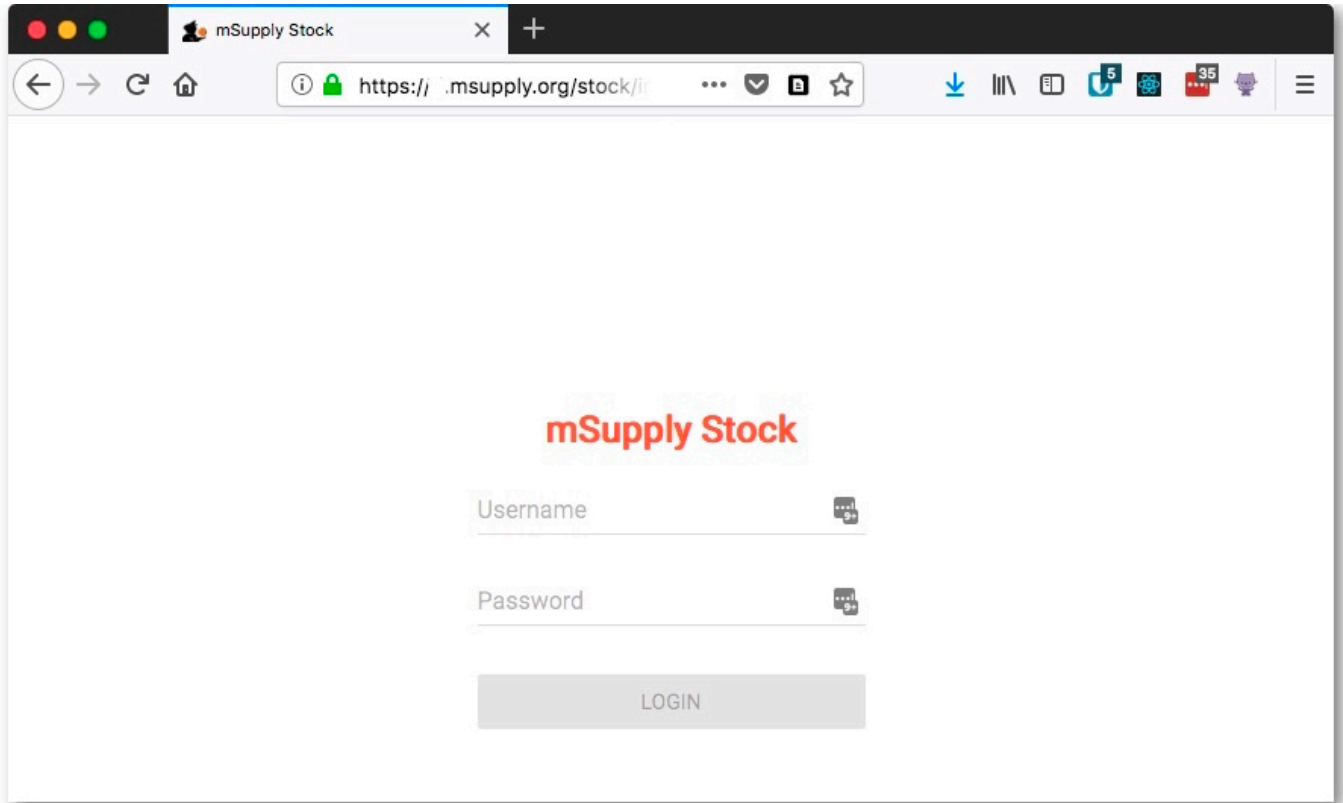

# Stock Web App Setup

You can use the Stock Web App to look up your stock information.

- Login to <https://yourserver.msupply.org:2048/stock>

- Enter an item or location to search for

- The search results display

The screenshot shows a web browser window with the mSupply Stock application. The search bar is set to 'Search by Item or location code' with the search term 'amox'. The results show 20 items, with the following table: