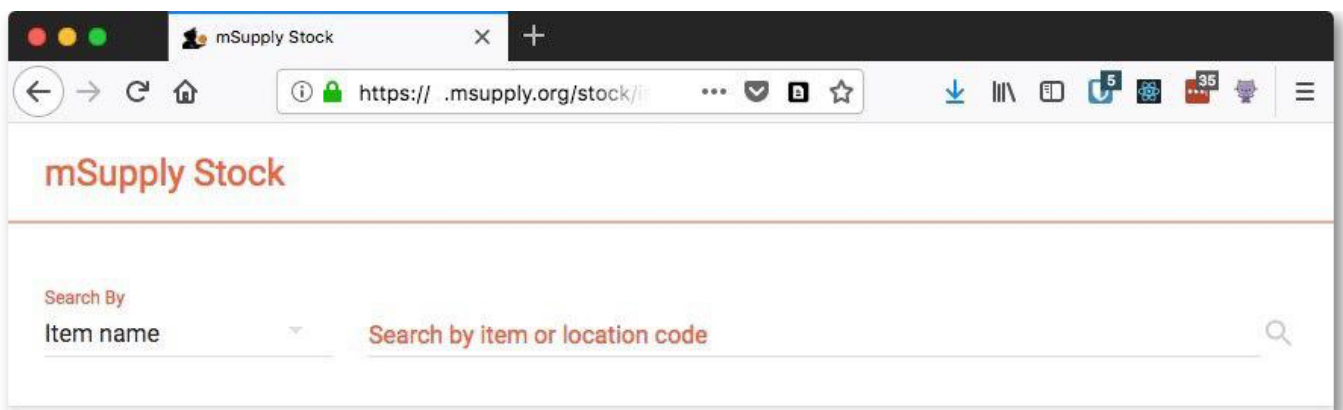

# Stock Web App Setup

You can use the Stock Web App to look up your stock information.

- Login to <https://yourserver.msupply.org:2048/stock>

- Enter an item or location to search for

- The search results display

The screenshot shows a web browser window with the mSupply Stock application. The search bar is set to 'Search by Item or location code' with the search term 'amox'. The results show 20 items, with the following table: